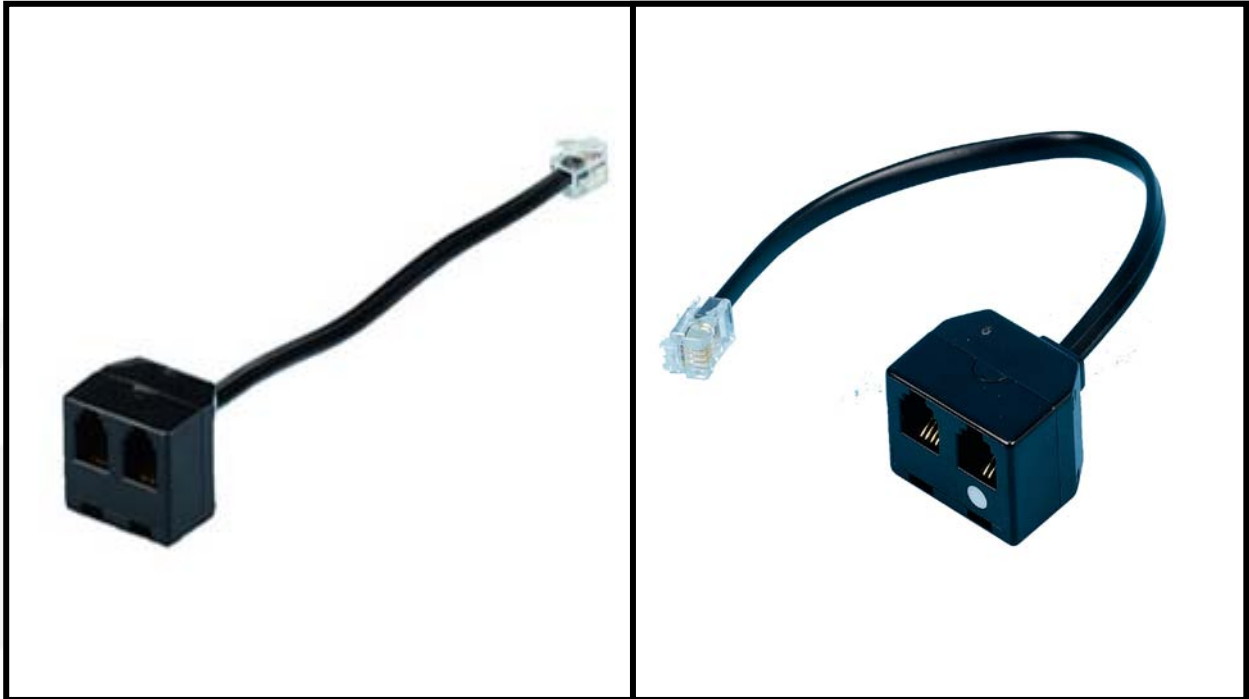

## Headset/ Handset Double Adaptor

**AD44b**

**AD44swc**

### **Headset/Handset Double Adaptor (AD44b + AD44swc)**

#### **Features**

- Double adaptor for 2 headsets, 2 handsets or a mix
- Often used for training purposes
- Allows simultaneous connection
- AD44Swc has a mute function on one of the outlets

#### **Specifications**

- 4p4c plug to 150mm lead to 2 4p4c sockets
- AD44Swc has one outlet fully connected and the other is disconnected on contacts 1 and 4
- Plating: PD20 $\mu$ " + gold 0.8  $\mu$ " plating on contacts
- Colour: Black